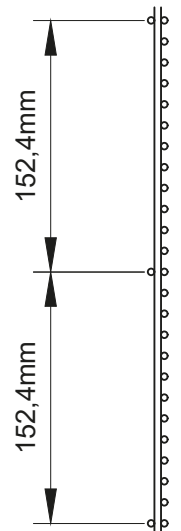

# 3D WELDED PANEL

PRODUCT NAME	WIRE DIAMETER	HEIGHT	LENGHT	MESH SIZE	COATING	COLOURS
3D WELDED PANEL	Ø4/4mm Ø4/5mm Ø5/5mm	0,63 m	2,50m 3,00m	55x200mm 50x200mm 51,4x152,4	Galvanized and Polyester Powder Coating Or Galvanized and Thermoplastic Coating	 Any Ral Colours Are Available
		0,83 m				
		1,03 m				
		1,23 m				
		1,53 m				
		1,73 m				
		1,93 m				
		2,03 m				
		2,23 m				
2,43 m						

# 2D DOUBLE PANEL

PRODUCT NAME	WIRE DIAMETER	HEIGHT	LENGHT	MESH SIZE	COATING	COLOURS
2D DOUBLE PANEL	Ø6/5/6mm Ø8/6/8mm	0,63 m	2500mm	50x200mm	Galvanized and Polyester Powder Coating Or Galvanized and Thermoplastic Coating	 Any Ral Colours Are Available
		0,83 m				
		1,03 m				
		1,23 m				
		1,43 m				
		1,63 m				
		1,83 m				
		2,03 m				
		2,23 m				
		2,43 m				
3,03 m						

# SECURITY PANEL

4/4mm Security Panel

4/6mm Security Panel

4/10mm Security Panel

2D Security Panel

PRODUCT NAME	WIRE DIAMETER	HEIGHT	LENGTH	MESH SIZE	COATING	COLOURS
SECURITY PANEL	Ø4/4mm	2,00 m	2500mm	76,2x12,7mm	Galvanized and Polyester Powder Coating Or Galvanized and Thermoplastic Coating	 Any Ral Colours Are Available
		2,50 m				
		3,00 m				
	Ø4/6mm	3,50 m				
	Ø4/10mm	4,00 m				
		4,50 m				

## RAZOR WIRE

BTO 10

BTO 22

PRODUCT NAME	BLADE TYPE	WIRE DIAMETER	ROLL DIA	CLIPS NO PER LOOPS	LOOP NO	COATING
CONCERTINA RAZOR WIRE	BTO 10	Ø2,50mm	450mm	3	55±1	Galvanized Or Inox 304 / 430 / 316
	BTO 12		600mm	5		
	BTO 22		730mm	5		
	BTO 25		980mm	5		