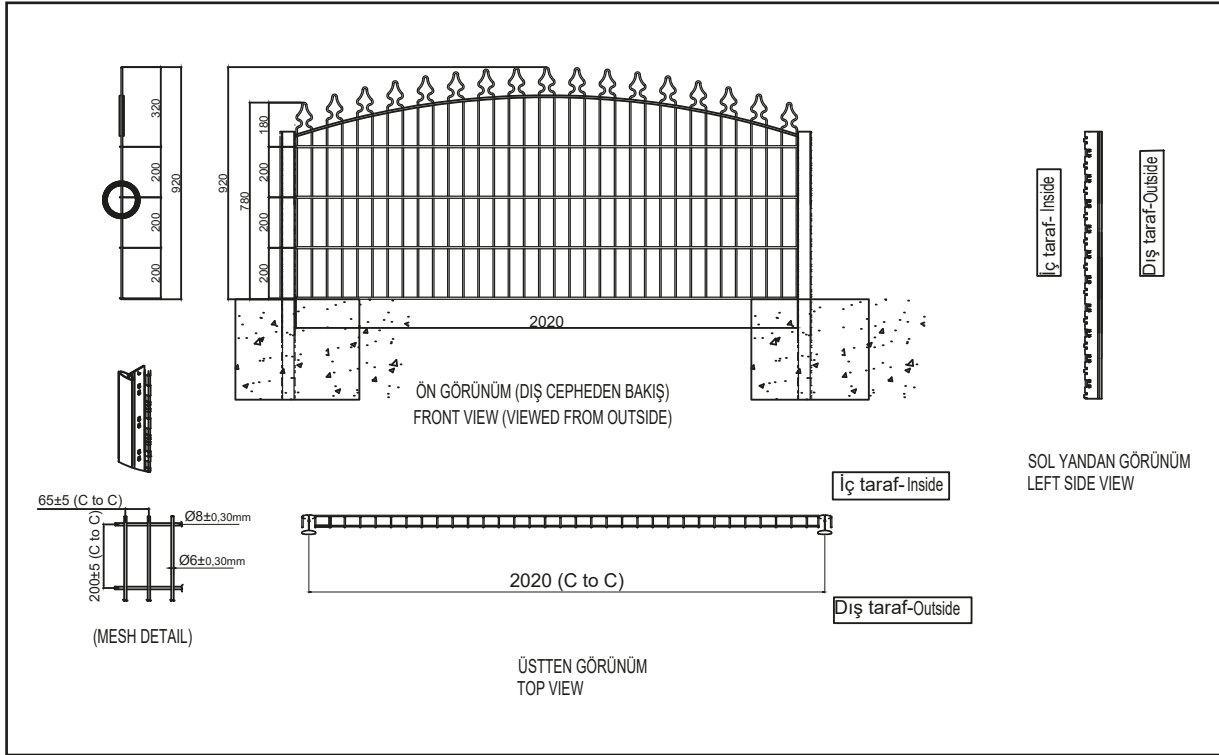

# RAZOR MESH

BTO 25

PRODUCT NAME	WIRE DIAMETER	HEIGHT	LENGHT	MESH SIZE	COATING
RAZOR MESH	Ø2.50mm	0.50mm	2000mm	75x150mm	Galvanized
		1.00mm	2500mm		
		1.50mm	3000mm		
		2.00mm			

Available in different wire diameter, height, lenght and mesh size on request

# DECORATIVE PANEL

PRODUCT NAME	WIRE DIAMETER	HEIGHT	LENGHT	MESH SIZE	COATING	COLOURS
DECORATIVE PANEL	Ø6mm Ø8mm	890mm	2000mm	65x200mm	Galvanized and Polyester Powder Coating Or Galvanized and Thermoplastic Coating	 Any Ral Colours Are Available
		1090mm				
		1290mm				
		1490mm				
		1690mm				
2090mm						
Available in different wire diameter, height, lenght and mesh size on request						