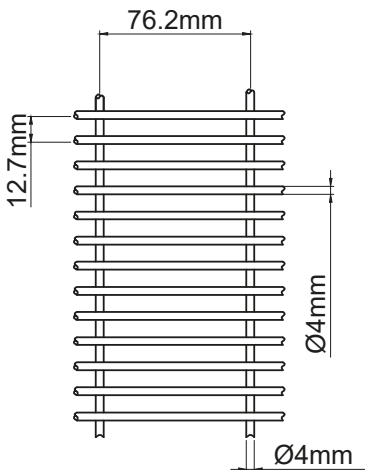

# 3D WELDED PANEL

PRODUCT NAME	WIRE DIAMETER	HEIGHT	LENGHT	MESH SIZE	COATING	COLOURS
3D WELDED PANEL	Ø4/4mm Ø4/5mm Ø5/5mm	0,63 m	2,50m 3,00m	55x200mm 50x200mm 51,4x152,4	Galvanized and Polyester Powder Coating Or Galvanized and Thermoplastic Coating	 Any Ral Colours Are Available
		0,83 m				
		1,03 m				
		1,23 m				
		1,53 m				
		1,73 m				
		1,93 m				
		2,03 m				
		2,23 m				
2,43 m						

# 2D DOUBLE PANEL

PRODUCT NAME	WIRE DIAMETER	HEIGHT	LENGHT	MESH SIZE	COATING	COLOURS
2D DOUBLE PANEL	Ø6/5/6mm Ø8/6/8mm	0,63 m	2500mm	50x200mm	Galvanized and Polyester Powder Coating Or Galvanized and Thermoplastic Coating	 Any Ral Colours Are Available
		0,83 m				
		1,03 m				
		1,23 m				
		1,43 m				
		1,63 m				
		1,83 m				
		2,03 m				
		2,23 m				
		2,43 m				
3,03 m						

# SECURITY PANEL

4/4mm Security Panel

4/6mm Security Panel

4/10mm Security Panel

2D Security Panel

PRODUCT NAME	WIRE DIAMETER	HEIGHT	LENGTH	MESH SIZE	COATING	COLOURS
SECURITY PANEL	Ø4/4mm	2,00 m	2500mm	76,2x12,7mm	Galvanized and Polyester Powder Coating Or Galvanized and Thermoplastic Coating	 Any Ral Colours Are Available
		2,50 m				
		3,00 m				
	Ø4/6mm	3,50 m				
	Ø4/10mm	4,00 m				
		4,50 m				

## RAZOR WIRE

BTO 10

BTO 22

PRODUCT NAME	BLADE TYPE	WIRE DIAMETER	ROLL DIA	CLIPS NO PER LOOPS	LOOP NO	COATING
CONCERTINA RAZOR WIRE	BTO 10	Ø2,50mm	450mm	3	55±1	Galvanized Or Inox 304 / 430 / 316
	BTO 12		600mm	5		
	BTO 22		730mm	5		
	BTO 25		980mm	5		