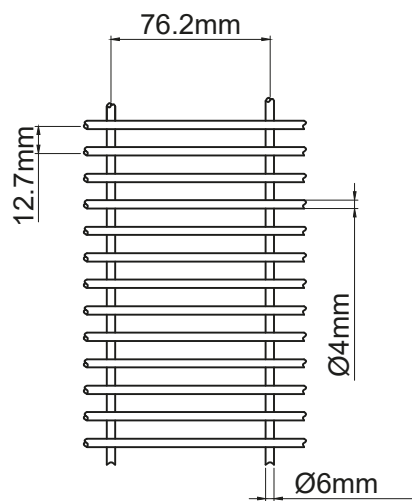

# 2D DOUBLE PANEL

PRODUCT NAME	WIRE DIAMETER	HEIGHT	LENGHT	MESH SIZE	COATING	COLOURS
2D DOUBLE PANEL	Ø6/5/6mm Ø8/6/8mm	0,63 m	2500mm	50x200mm	Galvanized and Polyester Powder Coating Or Galvanized and Thermoplastic Coating	 Any Ral Colours Are Available
		0,83 m				
		1,03 m				
		1,23 m				
		1,43 m				
		1,63 m				
		1,83 m				
		2,03 m				
		2,23 m				
		2,43 m				
3,03 m						

Available in different height, lenght and mesh size on request

# SECURITY PANEL

4/4mm Security Panel

4/6mm Security Panel

4/10mm Security Panel

2D Security Panel

PRODUCT NAME	WIRE DIAMETER	HEIGHT	LENGTH	MESH SIZE	COATING	COLOURS
SECURITY PANEL	Ø4/4mm	2,00 m	2500mm	76,2x12,7mm	Galvanized and Polyester Powder Coating Or Galvanized and Thermoplastic Coating	 Any Ral Colours Are Available
		2,50 m				
		3,00 m				
	Ø4/6mm	3,50 m				
	Ø4/10mm	4,00 m				
		4,50 m				

## RAZOR WIRE

BTO 10

BTO 22

PRODUCT NAME	BLADE TYPE	WIRE DIAMETER	ROLL DIA	CLIPS NO PER LOOPS	LOOP NO	COATING
CONCERTINA RAZOR WIRE	BTO 10	Ø2,50mm	450mm	3	55±1	Galvanized Or Inox 304 / 430 / 316
	BTO 12		600mm	5		
	BTO 22		730mm	5		
	BTO 25		980mm	5		