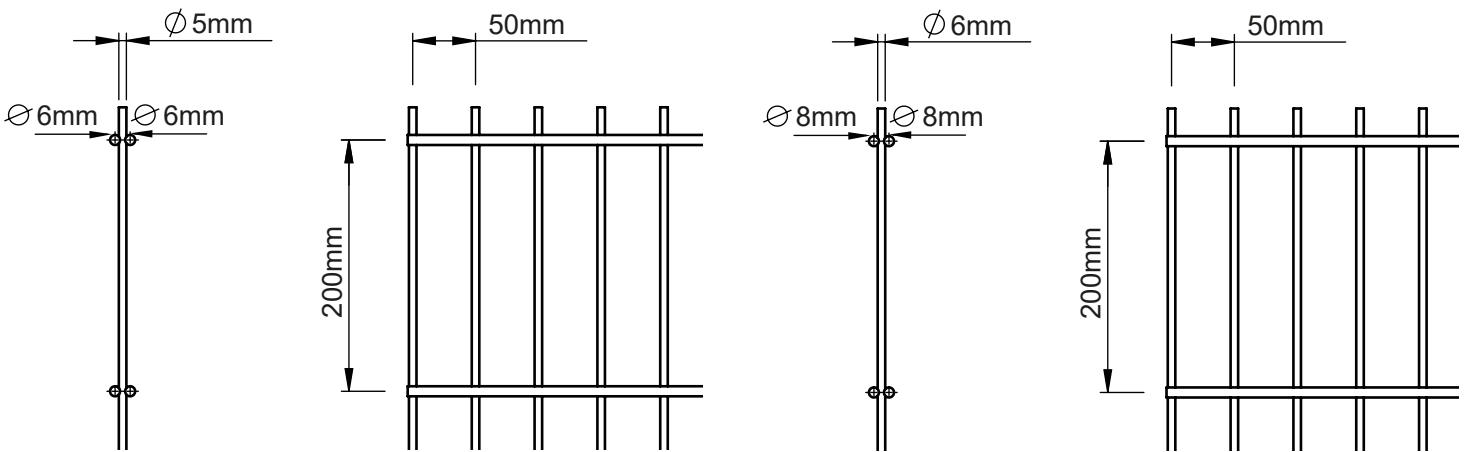

2D DOUBLE PANEL

PRODUCT NAME	WIRE DIAMETER	HEIGHT	LENGHT	MESH SIZE	COATING	COLOURS
2D DOUBLE PANEL	Ø6/5/6mm Ø8/6/8mm	0,63 m	2500mm	50x200mm	Galvanized and Polyester Powder Coating Or Galvanized and Thermoplastic Coating	 Any Ral Colours Are Available
		0,83 m				
		1,03 m				
		1,23 m				
		1,43 m				
		1,63 m				
		1,83 m				
		2,03 m				
		2,23 m				
		2,43 m				
3,03 m						

Available in different height, lenght and mesh size on request