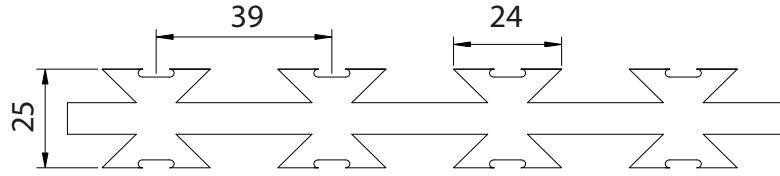

RAZOR MESH

BTO 25