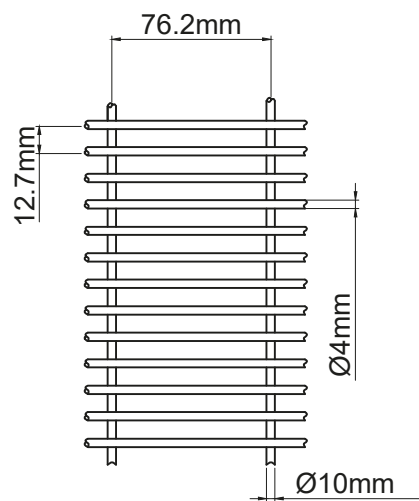

# SECURITY PANEL

4/4mm Security Panel

4/6mm Security Panel

4/10mm Security Panel

2D Security Panel

PRODUCT NAME	WIRE DIAMETER	HEIGHT	LENGTH	MESH SIZE	COATING	COLOURS
SECURITY PANEL	Ø4/4mm	2,00 m	2500mm	76,2x12,7mm	Galvanized and Polyester Powder Coating Or Galvanized and Thermoplastic Coating	 Any Ral Colours Are Available
		2,50 m				
		3,00 m				
	Ø4/6mm	3,50 m				
	Ø4/10mm	4,00 m				
		4,50 m				

## RAZOR WIRE

BTO 10

BTO 22

PRODUCT NAME	BLADE TYPE	WIRE DIAMETER	ROLL DIA	CLIPS NO PER LOOPS	LOOP NO	COATING
CONCERTINA RAZOR WIRE	BTO 10	Ø2,50mm	450mm	3	55±1	Galvanized Or Inox 304 / 430 / 316
	BTO 12		600mm	5		
	BTO 22		730mm	5		
	BTO 25		980mm	5		